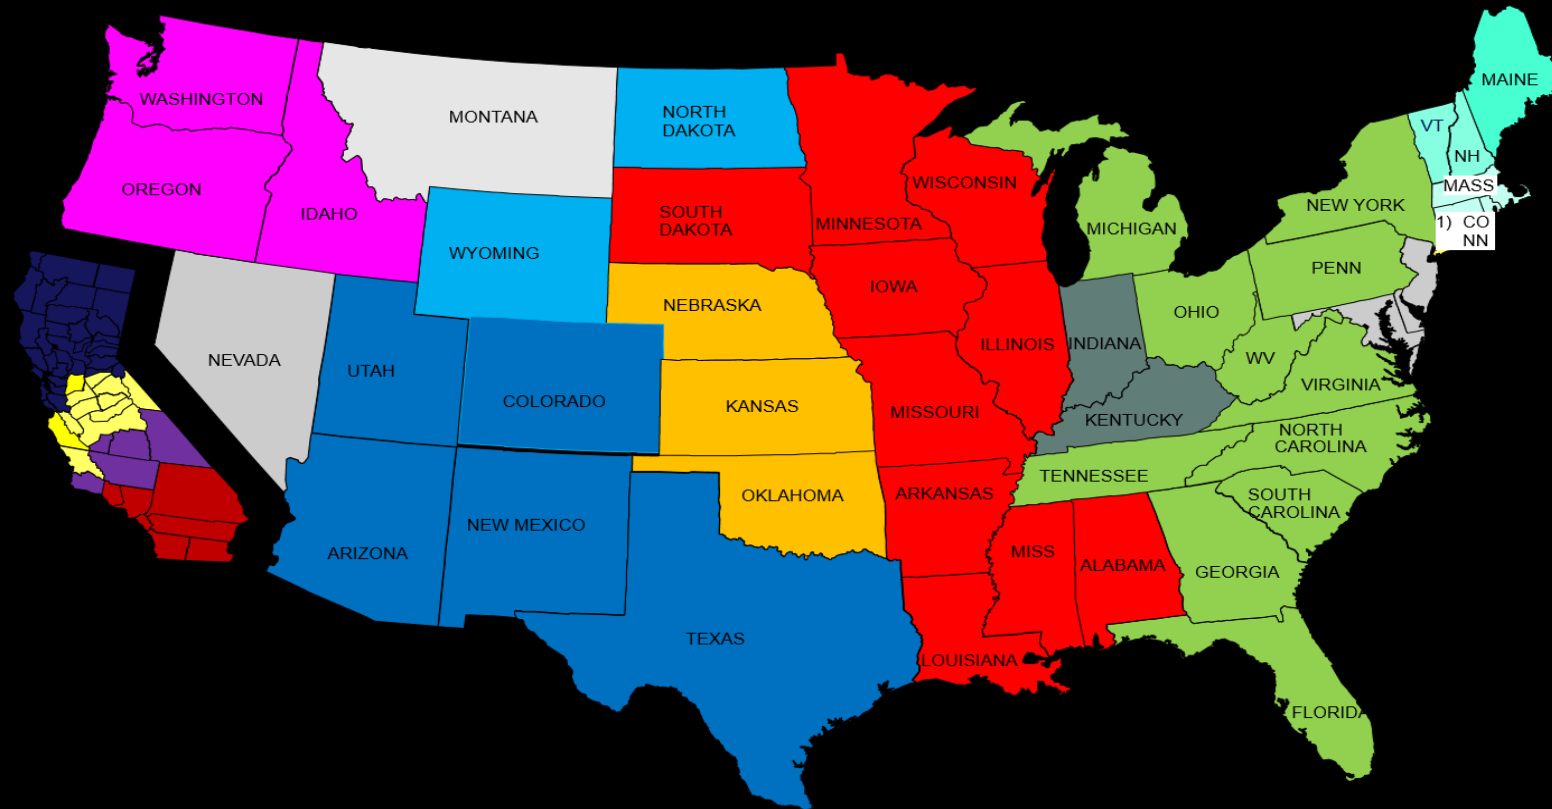

# Tricor Refining Specialty Products Distributor Maps

# United States Distributor Map

- |  |   |  |   |
|--|---|--|---|
| <span style="color: green;">■</span> Pavement Technology Inc | <span style="color: red;">■</span> Corrective Asphalt Materials | <span style="color: blue;">■</span> Pavement Restoration | <span style="color: grey;">■</span> Rejuvtec            |
| <span style="color: cyan;">■</span> Felix A. Marino and Sons | <span style="color: yellow;">■</span> Proseal                   | <span style="color: yellow;">■</span> Talley Oil         | <span style="color: green;">■</span> Graham Contractors |
| <span style="color: red;">■</span> Pavement Coatings         | <span style="color: pink;">■</span> C.R. Contracting            | <span style="color: blue;">■</span> Cobitco              | <span style="color: grey;">■</span> Tricor Refining     |